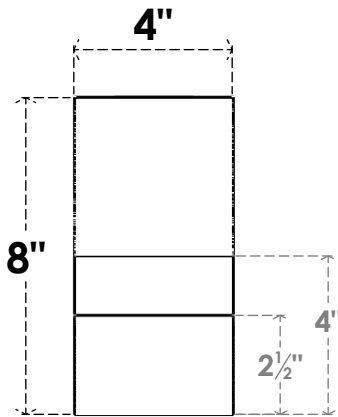

ITEM NUMBER: RFTURO040X08000X28000X008RID00RCPR

4"W X 8"H X 28"L TIMBERTHANE ROUGH CEDAR RIDGEWOOD FAUX WOOD OPEN RAFTER TAIL, 8"L END, PRIMED TAN
28"

SIDE PROFILE

FRONT PROFILE

ISOMETRIC

GENERATED DATE : 03/02/2023