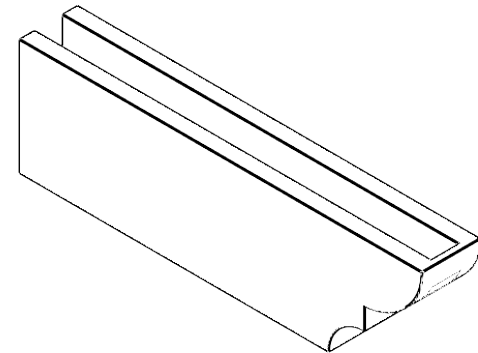

ITEM NUMBER: RFTURO040X08000X28000X008RID00RCPR

4"W X 8"H X 28"L TIMBERTHANE ROUGH CEDAR RIDGEWOOD FAUX WOOD OPEN RAFTER TAIL, 8"L END, PRIMED TAN
28"

SIDE PROFILE

FRONT PROFILE

ISOMETRIC

GENERATED DATE : 03/02/2023

EKENA MILLWORK
2300 WEST MAIN ST.
CLARKSVILLE, TX 75426
TOLL FREE: 866-607-0453
WWW.EKENAMILLWORK.COM

NOTES

1. INSTALLATION TO BE COMPLETED IN ACCORDANCE WITH MANUFACTURER'S SPECIFICATIONS.
2. DRAWING MAY NOT BE TO SCALE
3. THIS DRAWING IS INTENDED FOR DESIGN AND PLANNING PURPOSES ONLY.
4. ALL INFORMATION CONTAINED HEREIN WAS CURRENT AT THE TIME OF DEVELOPMENT BUT MUST BE REVIEWED AND APPROVED BY THE PRODUCT MANUFACTURER TO BE CONSIDERED ACCURATE.
5. TIMBERTHANE ARCHITECTURAL PRODUCTS ARE MADE FROM HIGH DENSITY URETHANE AND COME FACTORY PRIMED