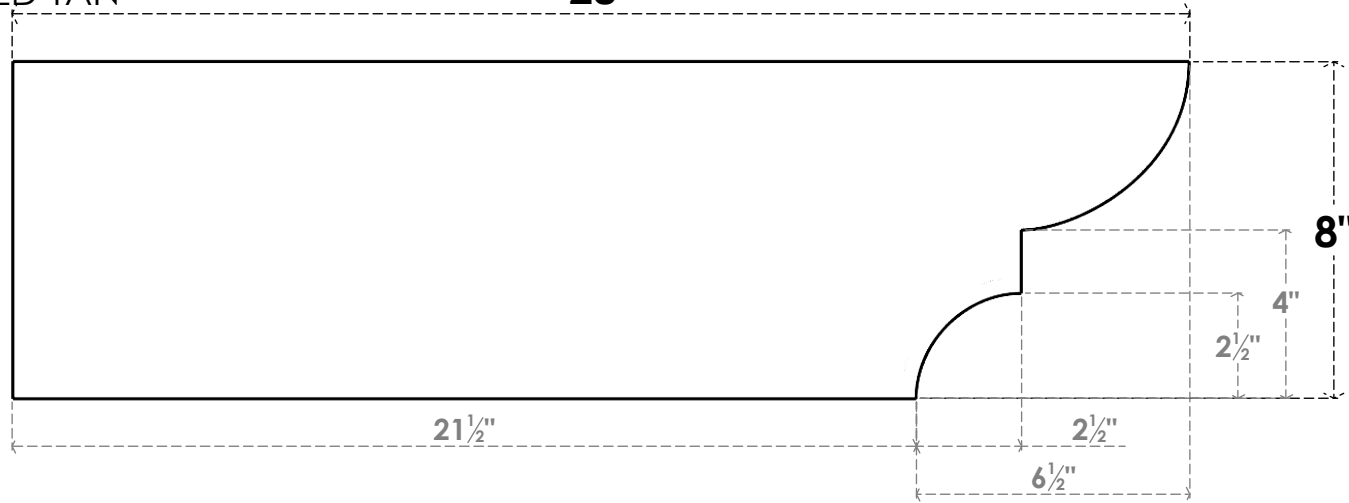

ITEM NUMBER: RFTURO040X08000X28000X008RID00RCPR

4"W X 8"H X 28"L TIMBERTHANE ROUGH CEDAR RIDGEWOOD FAUX WOOD OPEN RAFTER TAIL, 8"L END, PRIMED TAN
28"

SIDE PROFILE

FRONT PROFILE

ISOMETRIC

GENERATED DATE : 03/02/2023